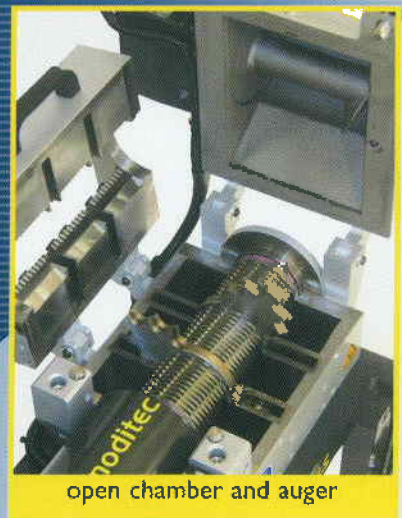

# GOLIATH PLUS

*auger low speed granulator*

Metal detection  
system \*

\*patented

**PLASTEC**  
U.S.A.

**Plastec U.S.A. Incorporated**

7752 N.W. 74th Avenue • Miami, FL 33166  
Tel. (305) 887-6920 • Fax: (305) 883-8254  
plastec@plastecusa.com  
www.plastecusa.com

**moditec**<sup>®</sup>  
*The passion for the plastic technology*

The GOLIATH Plus is a high-capacity granulator designed for the recycling of plastic waste. It features a robust construction and a powerful motor, ensuring efficient and reliable performance. The machine is equipped with a safety system that automatically stops the operation in case of an emergency, protecting the operator and the equipment. The GOLIATH Plus is available in three different models, each with its own specific characteristics and advantages. The GPlus 1 is the most compact and economical model, while the GPlus 2 and GPlus 3 are designed for higher production volumes. The GOLIATH Plus is a versatile machine that can be used in a wide range of applications, from the recycling of household plastic waste to the processing of industrial scrap. Its compact design and low noise level make it an ideal choice for indoor use. The GOLIATH Plus is a reliable and efficient solution for all your plastic recycling needs.